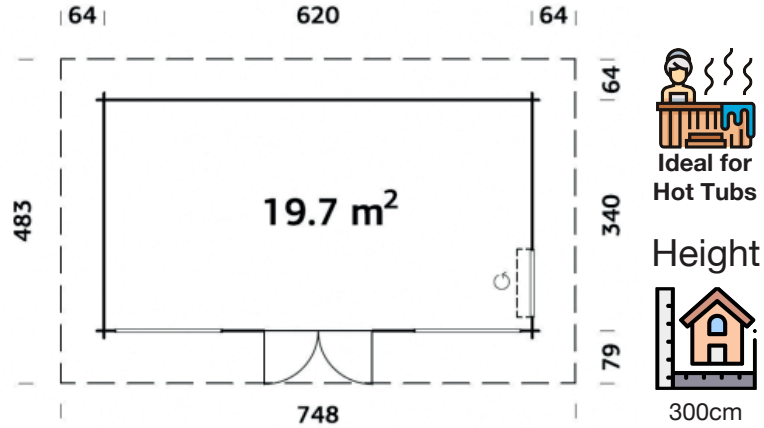

640 x 360cm

70mm

49.5m³

19.7m²

73 X 193
148 X 201cm

143 X 194 (2)
143 X 42cm

28mm

19mm

79cm

FULL SPECIFICATION

CABIN SIZE:	885cm x 393cm x 302cm
WALL THICKNESS:	70mm
VOLUME:	49.5m ³
AREA:	19.7m ²
DOOR OPENING:	148 x 201cm
WINDOW OPENING:	90 x 196cm (2)
FLOORS BOARDS:	28mm
ROOF BOARDS:	19mm
ROOF OVERHANG:	77cm
UNDER PLANNING:	No